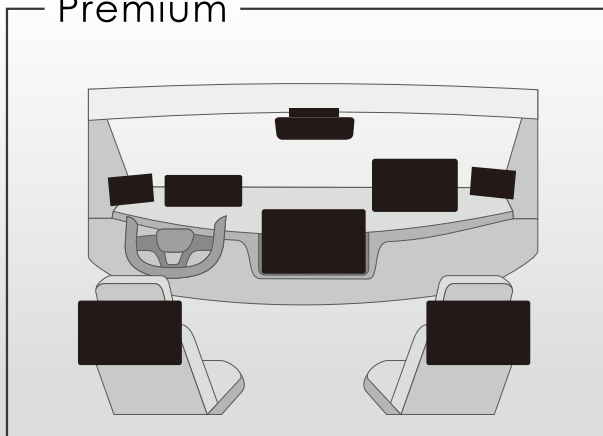

e-Cockpit System

	Premium	Entry/Mid
SOC	QAM 8295PS	QAM 8295PS
Software	QNX, Android	QNX, Android
Memory	32G LPDDR4	16G LPDDR4
Storage	256 GB UFS 3.1	128 GB UFS 3.1
Audio interface	4x Analog Mic input 2X Line in A2B interface (Digital MIC/AMP input/output)	2x Analog Mic input 2x Line in A2B interface (Digital MIC/AMP input/output)
Display	8X GMSL2 serializer outputs (8 Displays) Resolution: 2K x5, HD x2, FHD x1	4x GMSL2 serializer outputs (4 Display) Resolution: 2K
Camera	12x GMSL2 cameras (2MP/60fps) inputs via triple GMSL2 to CSI De-serializer	8x GMSL2 cameras (2MP/60fps) inputs via dual GMSL2 to CSI De-serializer
Vehicle interface	1x 1000Base-T1 2x 100Base-T1 4x CAN FD 2x LIN	1x 1000Base -T1 1x 100Base-T1 4x CAN FD 2x LIN
I/O Interfaces	1x USB 3.1 Type A 2x USB 3.1 Type C 2x Mini Display port 1x SlimSASPCle 1x Mini HDMI Receiver	2x USB 3.1 Type C
Feature	Cluster: Customized HMI IVI: Radio/Audio GPS WiFi6/BT 5.2 OTA CarPlay/Android Auto HVAC Voice Command Driver Monitoring/SVM E-mirror Car Recorder/DMS	Cluster: Customized HMI IVI: Radio/Audio GPS WiFi6/BT 5.2 OTA CarPlay/Android Auto HVAC Voice Command
Power supply	Typical 12V DC, 6V to 20V DC	Typical 12V DC, 6V to 20V DC

Premium